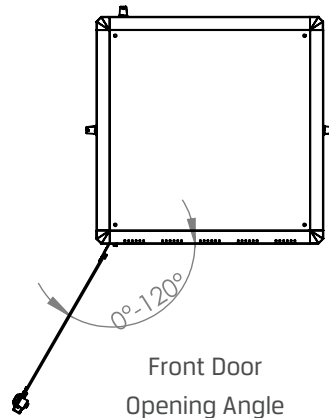

DYNAMIC DATA CABINET

Technical Drawing

Top View

Bottom View

Front Door
Opening Angle

Top Inside View

Front View

Side View

Rear View

Dimensions in
Width & Height

Note: Castors shown fitted for illustration only.

Part Number

Item Code	Manufacturer Code	Product Description	Height	Width	Depth
824244	LN-FS26U6060-BL-121	19" Free Standing Cabinet	26U	600mm	600mm