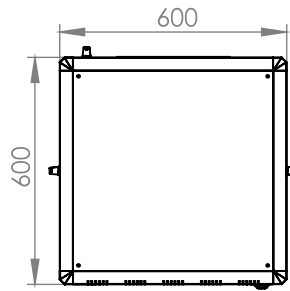

DYNAMIC DATA CABINET

Technical Drawing

Top View

Bottom View

Front Door
Opening Angle

Top Inside View

Front View

Side View

Rear View

Dimensions in
Width & Height

Note: Castors shown fitted for illustration only.

Part Number

Item Code	Manufacturer Code	Product Description	Height	Width	Depth
824244	LN-FS26U6060-BL-121	19" Free Standing Cabinet	26U	600mm	600mm

DYNAMIC DATA CABINET

Technical Drawing