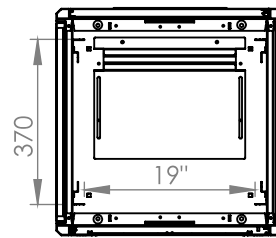

DYNAMIC DATA CABINET

Technical Drawing

Top View

Bottom View

Front Door
Opening Angle

Top Inside View

Front View

Side View

Rear View

Dimensions in
Width & Height

Note: Castors shown fitted for illustration only.

Part Number

Item Code	Manufacturer Code	Product Description	Height	Width	Depth
824244	LN-FS26U6060-BL-121	19" Free Standing Cabinet	26U	600mm	600mm

DYNAMIC DATA CABINET

Technical Drawing