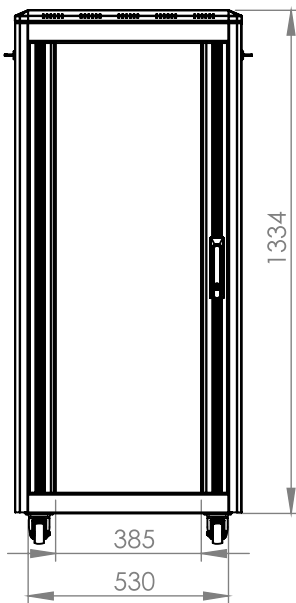

DYNAMIC DATA CABINET

Technical Drawing

Top View

Bottom View

Front Door
Opening Angle

Top Inside View

Front View

Side View

Rear View

Dimensions in
Width & Height

Note: Castors shown fitted for illustration only.

Part Number

Item Code	Manufacturer Code	Product Description	Height	Width	Depth
824244	LN-FS26U6060-BL-121	19" Free Standing Cabinet	26U	600mm	600mm

DYNAMIC DATA CABINET

Technical Drawing