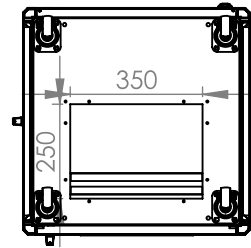

DYNAMIC DATA CABINET

Technical Drawing

Top View

Bottom View

Front Door
Opening Angle

Top Inside View

Front View

Side View

Rear View

Dimensions in
Width & Height

Note: Castors shown fitted for illustration only.

Part Number

Item Code	Manufacturer Code	Product Description	Height	Width	Depth
824244	LN-FS26U6060-BL-121	19" Free Standing Cabinet	26U	600mm	600mm

DYNAMIC DATA CABINET

Technical Drawing