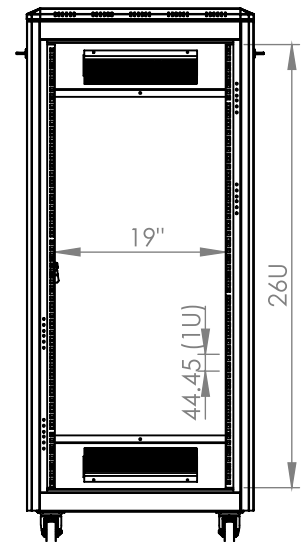

DYNAMIC DATA CABINET

Technical Drawing

Top View

Bottom View

Front Door
Opening Angle

Top Inside View

Front View

Side View

Rear View

Dimensions in
Width & Height

Note: Castors shown fitted for illustration only.

Part Number

Item Code	Manufacturer Code	Product Description	Height	Width	Depth
824244	LN-FS26U6060-BL-121	19" Free Standing Cabinet	26U	600mm	600mm

DYNAMIC DATA CABINET

Technical Drawing